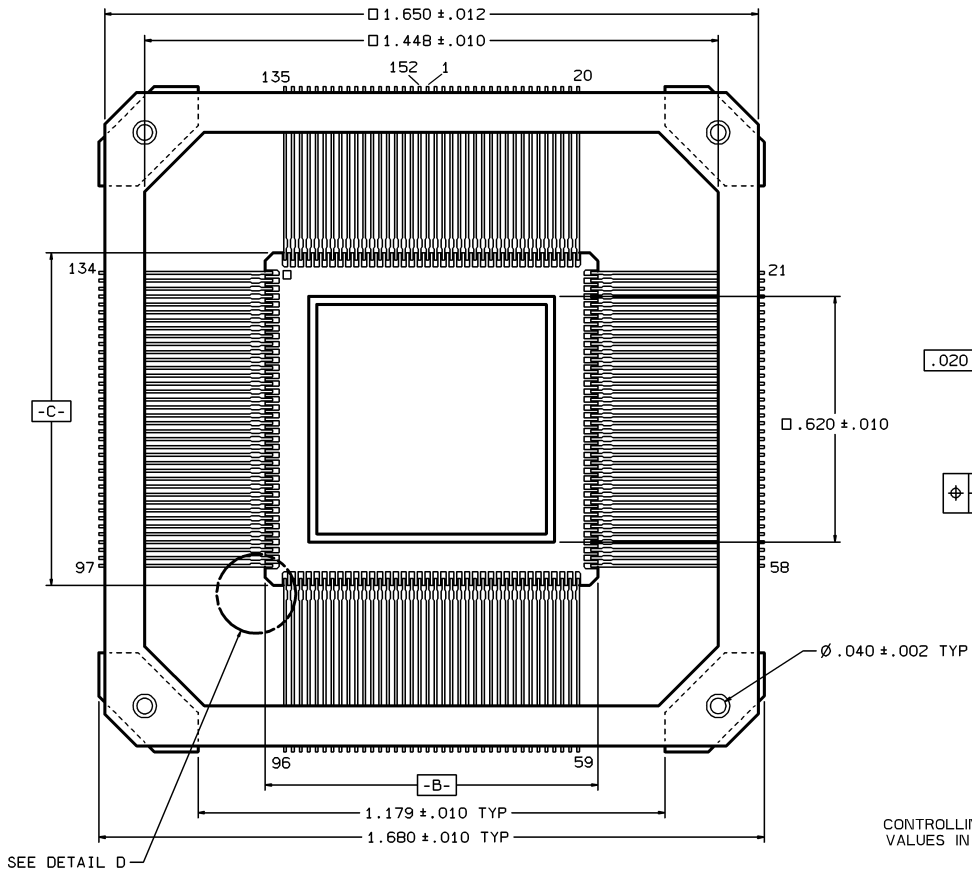

132 Lead Ceramic Quad Flatpack NS Package Number EL132B

EL132B (REV. B)

132 Lead Ceramic Quad Flatpack, Non-Conductive Tie Bar NS Package Number EL132C

EL132C (REV B)

152 Lead Ceramic Quad Flatpack NS Package Number EL152A

CONTROLLING DIMENSION IS INCH
VALUES IN | | ARE MILLIMETERS

EL152A (Rev A)