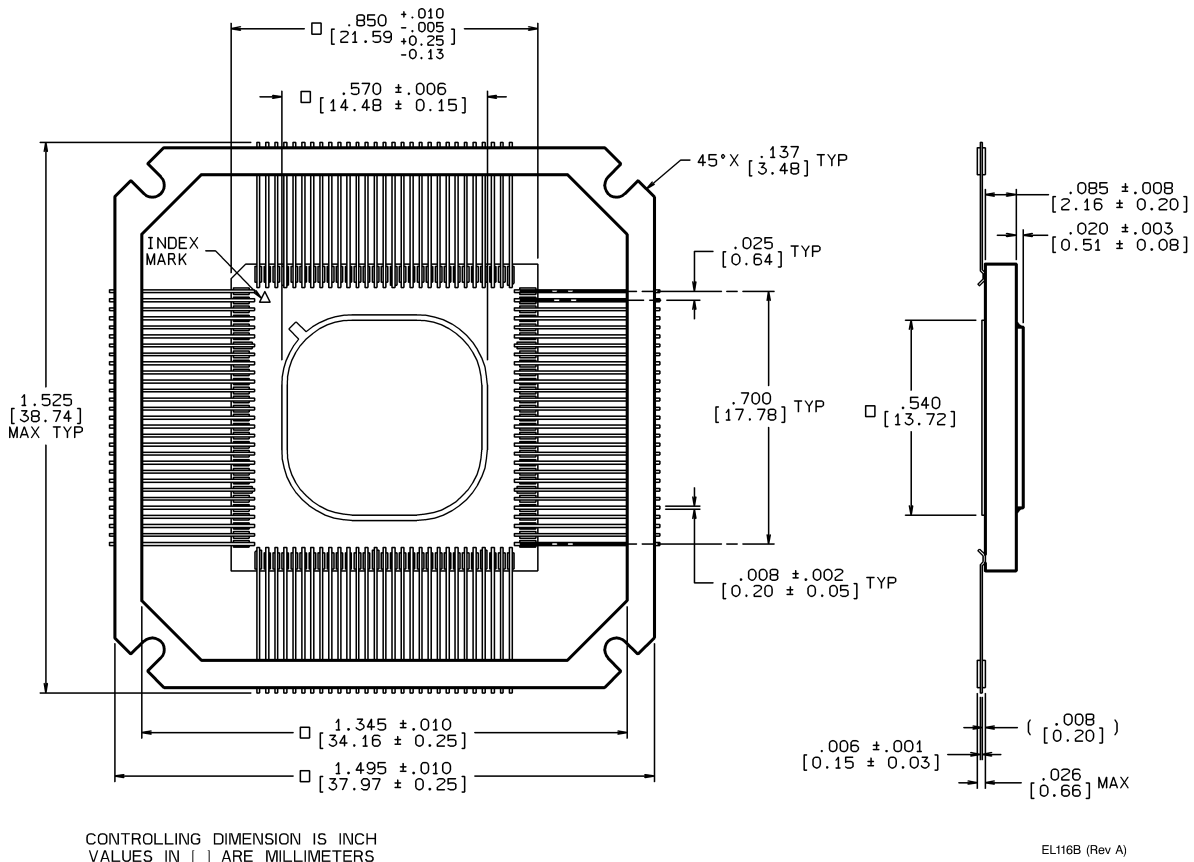

64 Lead Ceramic Quad Flatpack NS Package Number EL64A

100 Lead Ceramic Quad Flatpack NS Package Number EL100A

116 Lead Ceramic Quad Flatpack NS Package Number EL116A

116 Lead Ceramic Quad Flatpack NS Package Number EL116B

132 Lead Ceramic Quad Flatpack NS Package Number EL132B

EL132B (REV. B)

132 Lead Ceramic Quad Flatpack, Non-Conductive Tie Bar NS Package Number EL132C

EL132C (REV B)

152 Lead Ceramic Quad Flatpack NS Package Number EL152A

CONTROLLING DIMENSION IS INCH
VALUES IN | | ARE MILLIMETERS

EL152A (Rev A)