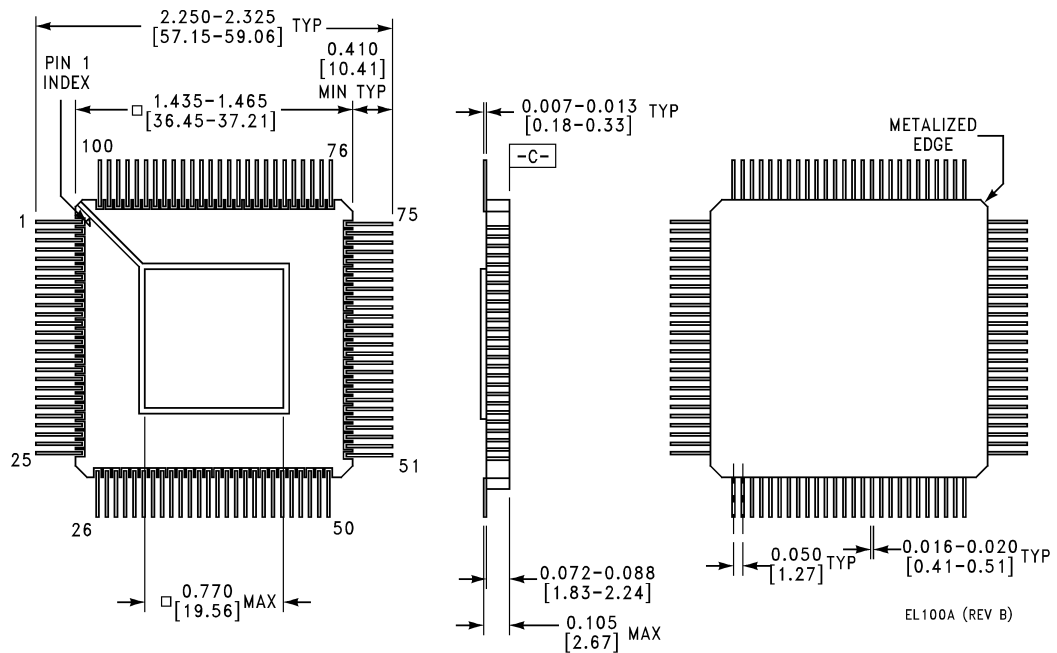

64 Lead Ceramic Quad Flatpack NS Package Number EL64A

100 Lead Ceramic Quad Flatpack NS Package Number EL100A

116 Lead Ceramic Quad Flatpack NS Package Number EL116A

116 Lead Ceramic Quad Flatpack NS Package Number EL116B

132 Lead Ceramic Quad Flatpack NS Package Number EL132B

EL132B (REV. B)

132 Lead Ceramic Quad Flatpack, Non-Conductive Tie Bar NS Package Number EL132C

EL132C (REV B)

152 Lead Ceramic Quad Flatpack NS Package Number EL152A

CONTROLLING DIMENSION IS INCH
VALUES IN | | ARE MILLIMETERS

EL152A (Rev A)