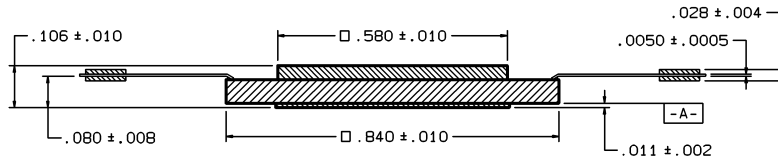

132 Lead Ceramic Quad Flatpack NS Package Number EL132B

EL132B (REV. B)

132 Lead Ceramic Quad Flatpack, Non-Conductive Tie Bar NS Package Number EL132C

EL132C (REV B)

152 Lead Ceramic Quad Flatpack NS Package Number EL152A

CONTROLLING DIMENSION IS INCH
VALUES IN | | ARE MILLIMETERS

EL152A (Rev A)