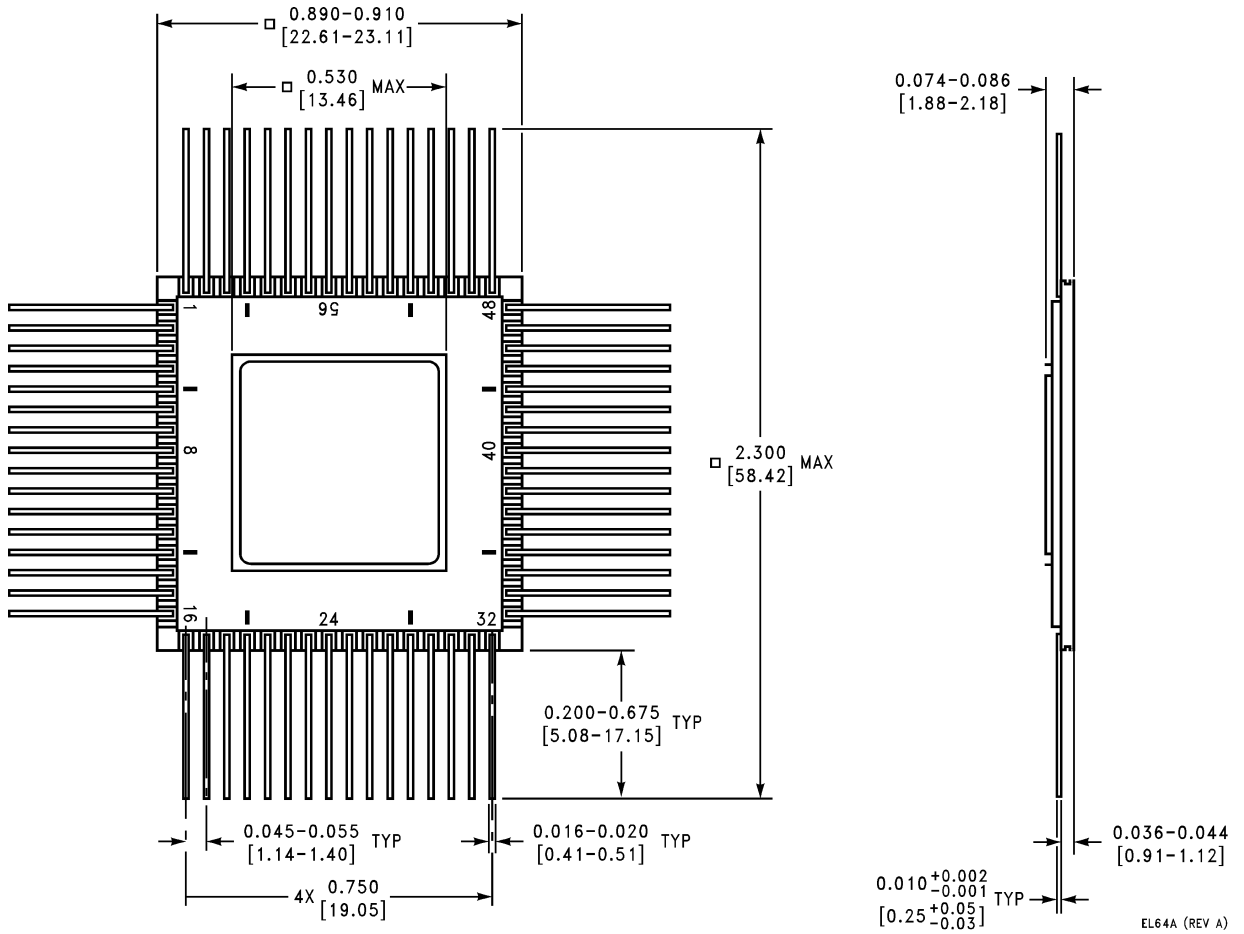

64 Lead Ceramic Quad Flatpack NS Package Number EL64A

100 Lead Ceramic Quad Flatpack NS Package Number EL100A

116 Lead Ceramic Quad Flatpack NS Package Number EL116A

116 Lead Ceramic Quad Flatpack NS Package Number EL116B

132 Lead Ceramic Quad Flatpack NS Package Number EL132B

EL132B (REV. B)

132 Lead Ceramic Quad Flatpack, Non-Conductive Tie Bar NS Package Number EL132C

EL132C (REV B)

152 Lead Ceramic Quad Flatpack NS Package Number EL152A

CONTROLLING DIMENSION IS INCH
VALUES IN | | ARE MILLIMETERS

EL152A (Rev A)