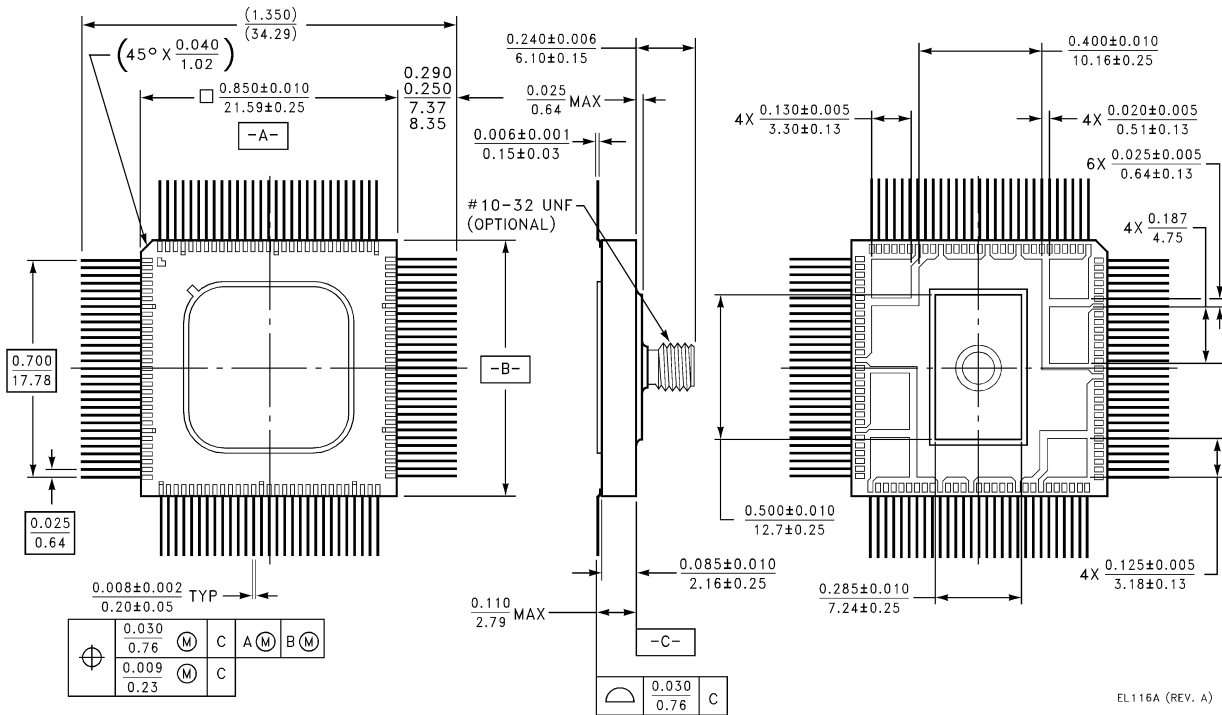

64 Lead Ceramic Quad Flatpack NS Package Number EL64A

100 Lead Ceramic Quad Flatpack NS Package Number EL100A

116 Lead Ceramic Quad Flatpack NS Package Number EL116A

116 Lead Ceramic Quad Flatpack NS Package Number EL116B

132 Lead Ceramic Quad Flatpack NS Package Number EL132B

EL132B (REV. B)

132 Lead Ceramic Quad Flatpack, Non-Conductive Tie Bar NS Package Number EL132C

EL132C (REV B)

152 Lead Ceramic Quad Flatpack NS Package Number EL152A

CONTROLLING DIMENSION IS INCH
VALUES IN | | ARE MILLIMETERS

EL152A (Rev A)