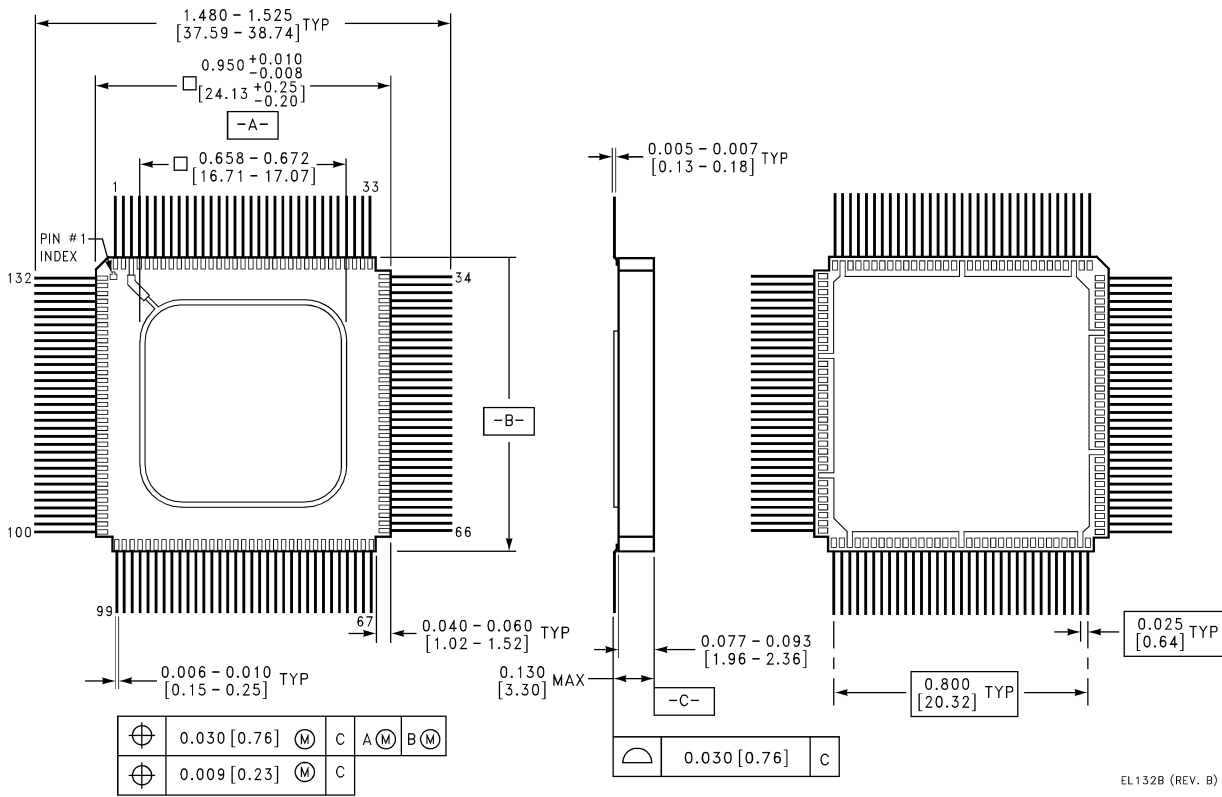

64 Lead Ceramic Quad Flatpack NS Package Number EL64A

100 Lead Ceramic Quad Flatpack NS Package Number EL100A

116 Lead Ceramic Quad Flatpack NS Package Number EL116A

116 Lead Ceramic Quad Flatpack NS Package Number EL116B

132 Lead Ceramic Quad Flatpack NS Package Number EL132B

EL132B (REV. B)

132 Lead Ceramic Quad Flatpack, Non-Conductive Tie Bar NS Package Number EL132C

EL132C (REV B)

152 Lead Ceramic Quad Flatpack NS Package Number EL152A

CONTROLLING DIMENSION IS INCH
VALUES IN | | ARE MILLIMETERS

EL152A (Rev A)