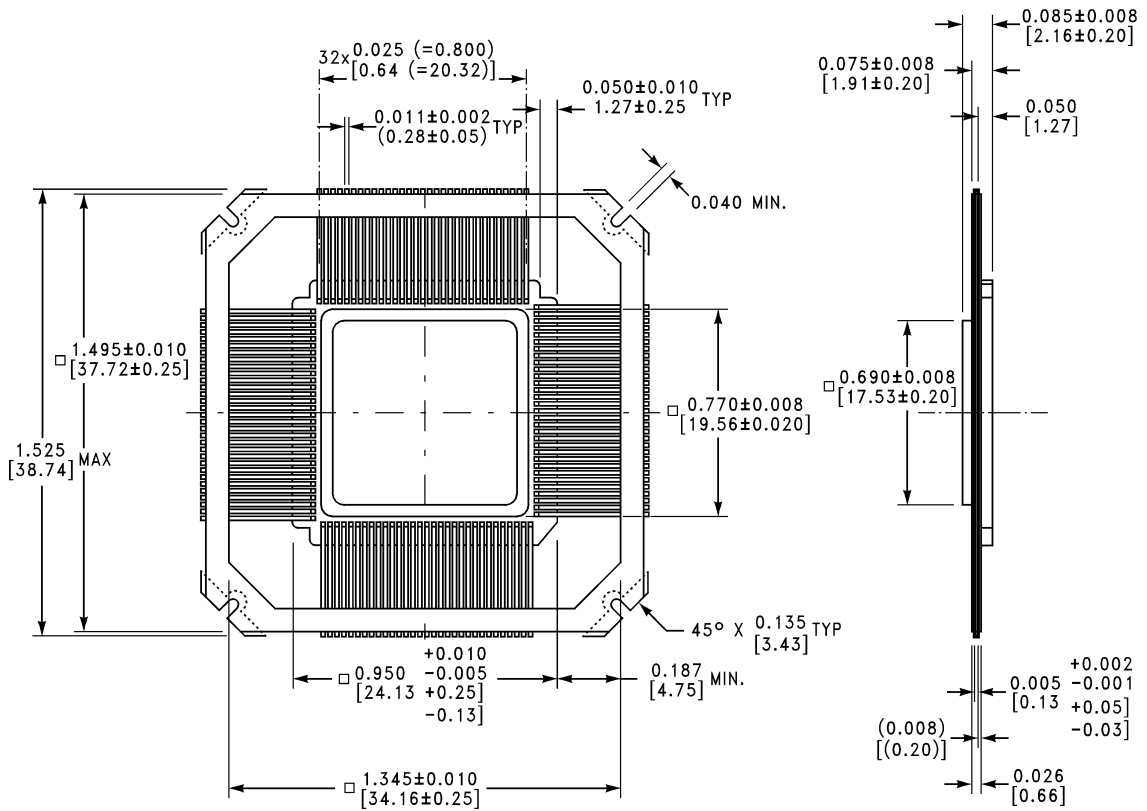

64 Lead Ceramic Quad Flatpack NS Package Number EL64A

100 Lead Ceramic Quad Flatpack NS Package Number EL100A

116 Lead Ceramic Quad Flatpack NS Package Number EL116A

116 Lead Ceramic Quad Flatpack NS Package Number EL116B

132 Lead Ceramic Quad Flatpack NS Package Number EL132B

EL132B (REV. B)

132 Lead Ceramic Quad Flatpack, Non-Conductive Tie Bar NS Package Number EL132C

EL132C (REV B)

152 Lead Ceramic Quad Flatpack NS Package Number EL152A

CONTROLLING DIMENSION IS INCH
VALUES IN | | ARE MILLIMETERS

EL152A (Rev A)