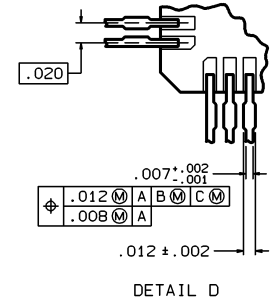

64 Lead Ceramic Quad Flatpack NS Package Number EL64A

100 Lead Ceramic Quad Flatpack NS Package Number EL100A

116 Lead Ceramic Quad Flatpack NS Package Number EL116A

116 Lead Ceramic Quad Flatpack NS Package Number EL116B

132 Lead Ceramic Quad Flatpack NS Package Number EL132B

EL132B (REV. B)

132 Lead Ceramic Quad Flatpack, Non-Conductive Tie Bar NS Package Number EL132C

EL132C (REV B)

152 Lead Ceramic Quad Flatpack NS Package Number EL152A

CONTROLLING DIMENSION IS INCH
VALUES IN | | ARE MILLIMETERS

EL152A (Rev A)