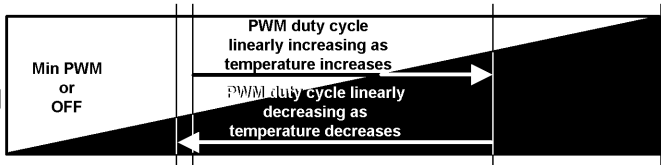

Cold Temperature Hot

Fan Temp Limit - Hysteresis
Hysteresis is 0°C-15°C (6Dh-6Eh)

Fan Temp Limit
(67h-69h)

Fan Temp Limit +
Range
Range is 2°C to 80°C (5Fh-61h)

Absolute Limit
(6Ah-6Ch)

Zone n

Zone n PWM set to
Min FanSpeed (64h-
66h)