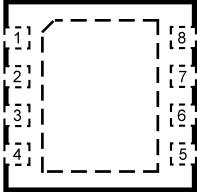

SHUTDOWN

-IN

+IN

GND

V<sub>O2</sub>

V<sub>DD</sub>

GND

V<sub>O1</sub>