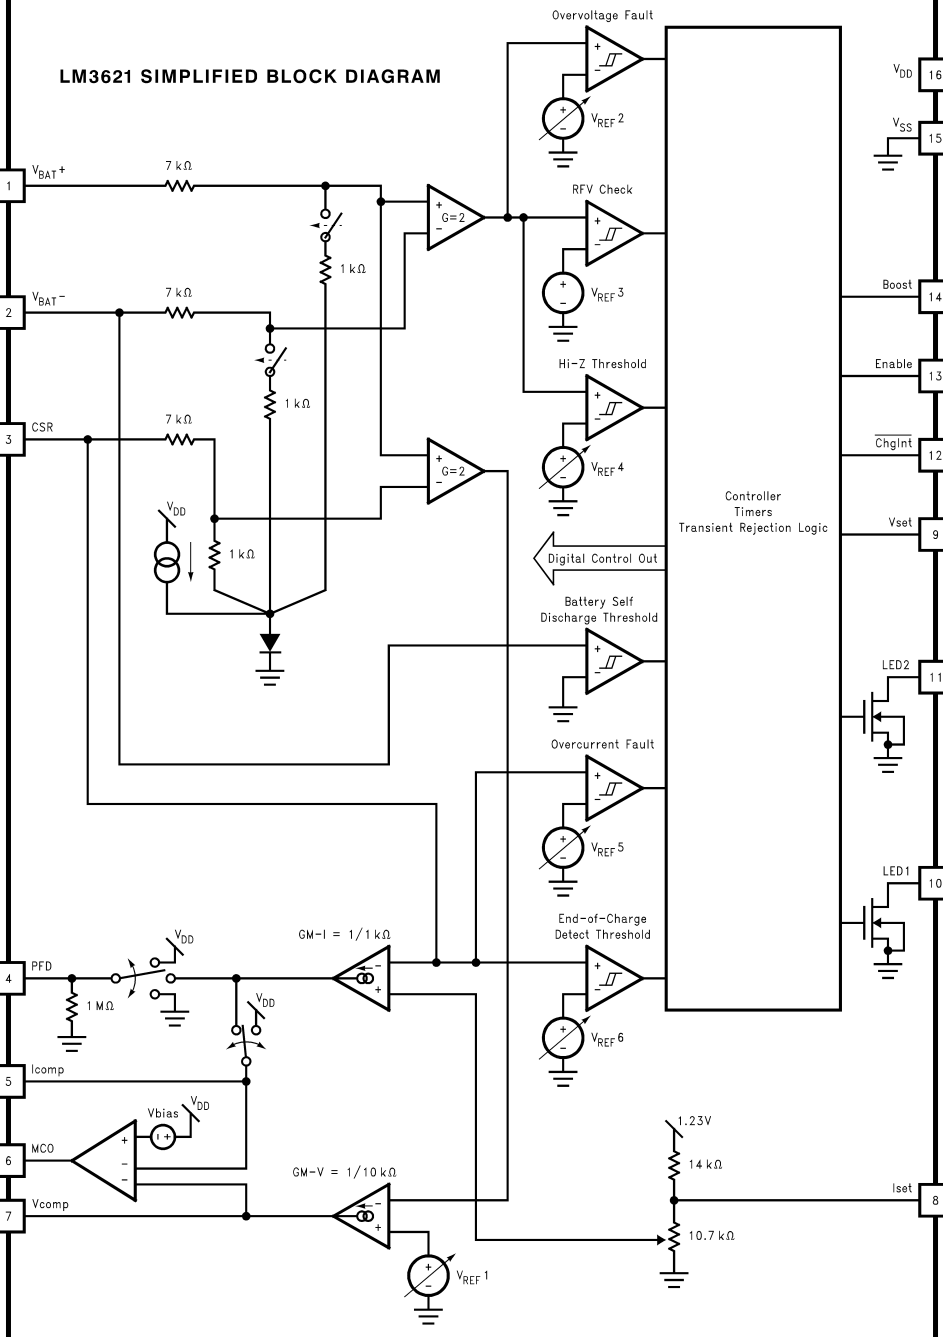

LM3621 SIMPLIFIED BLOCK DIAGRAM

Clock

Bandgap Reference

Power-On Reset