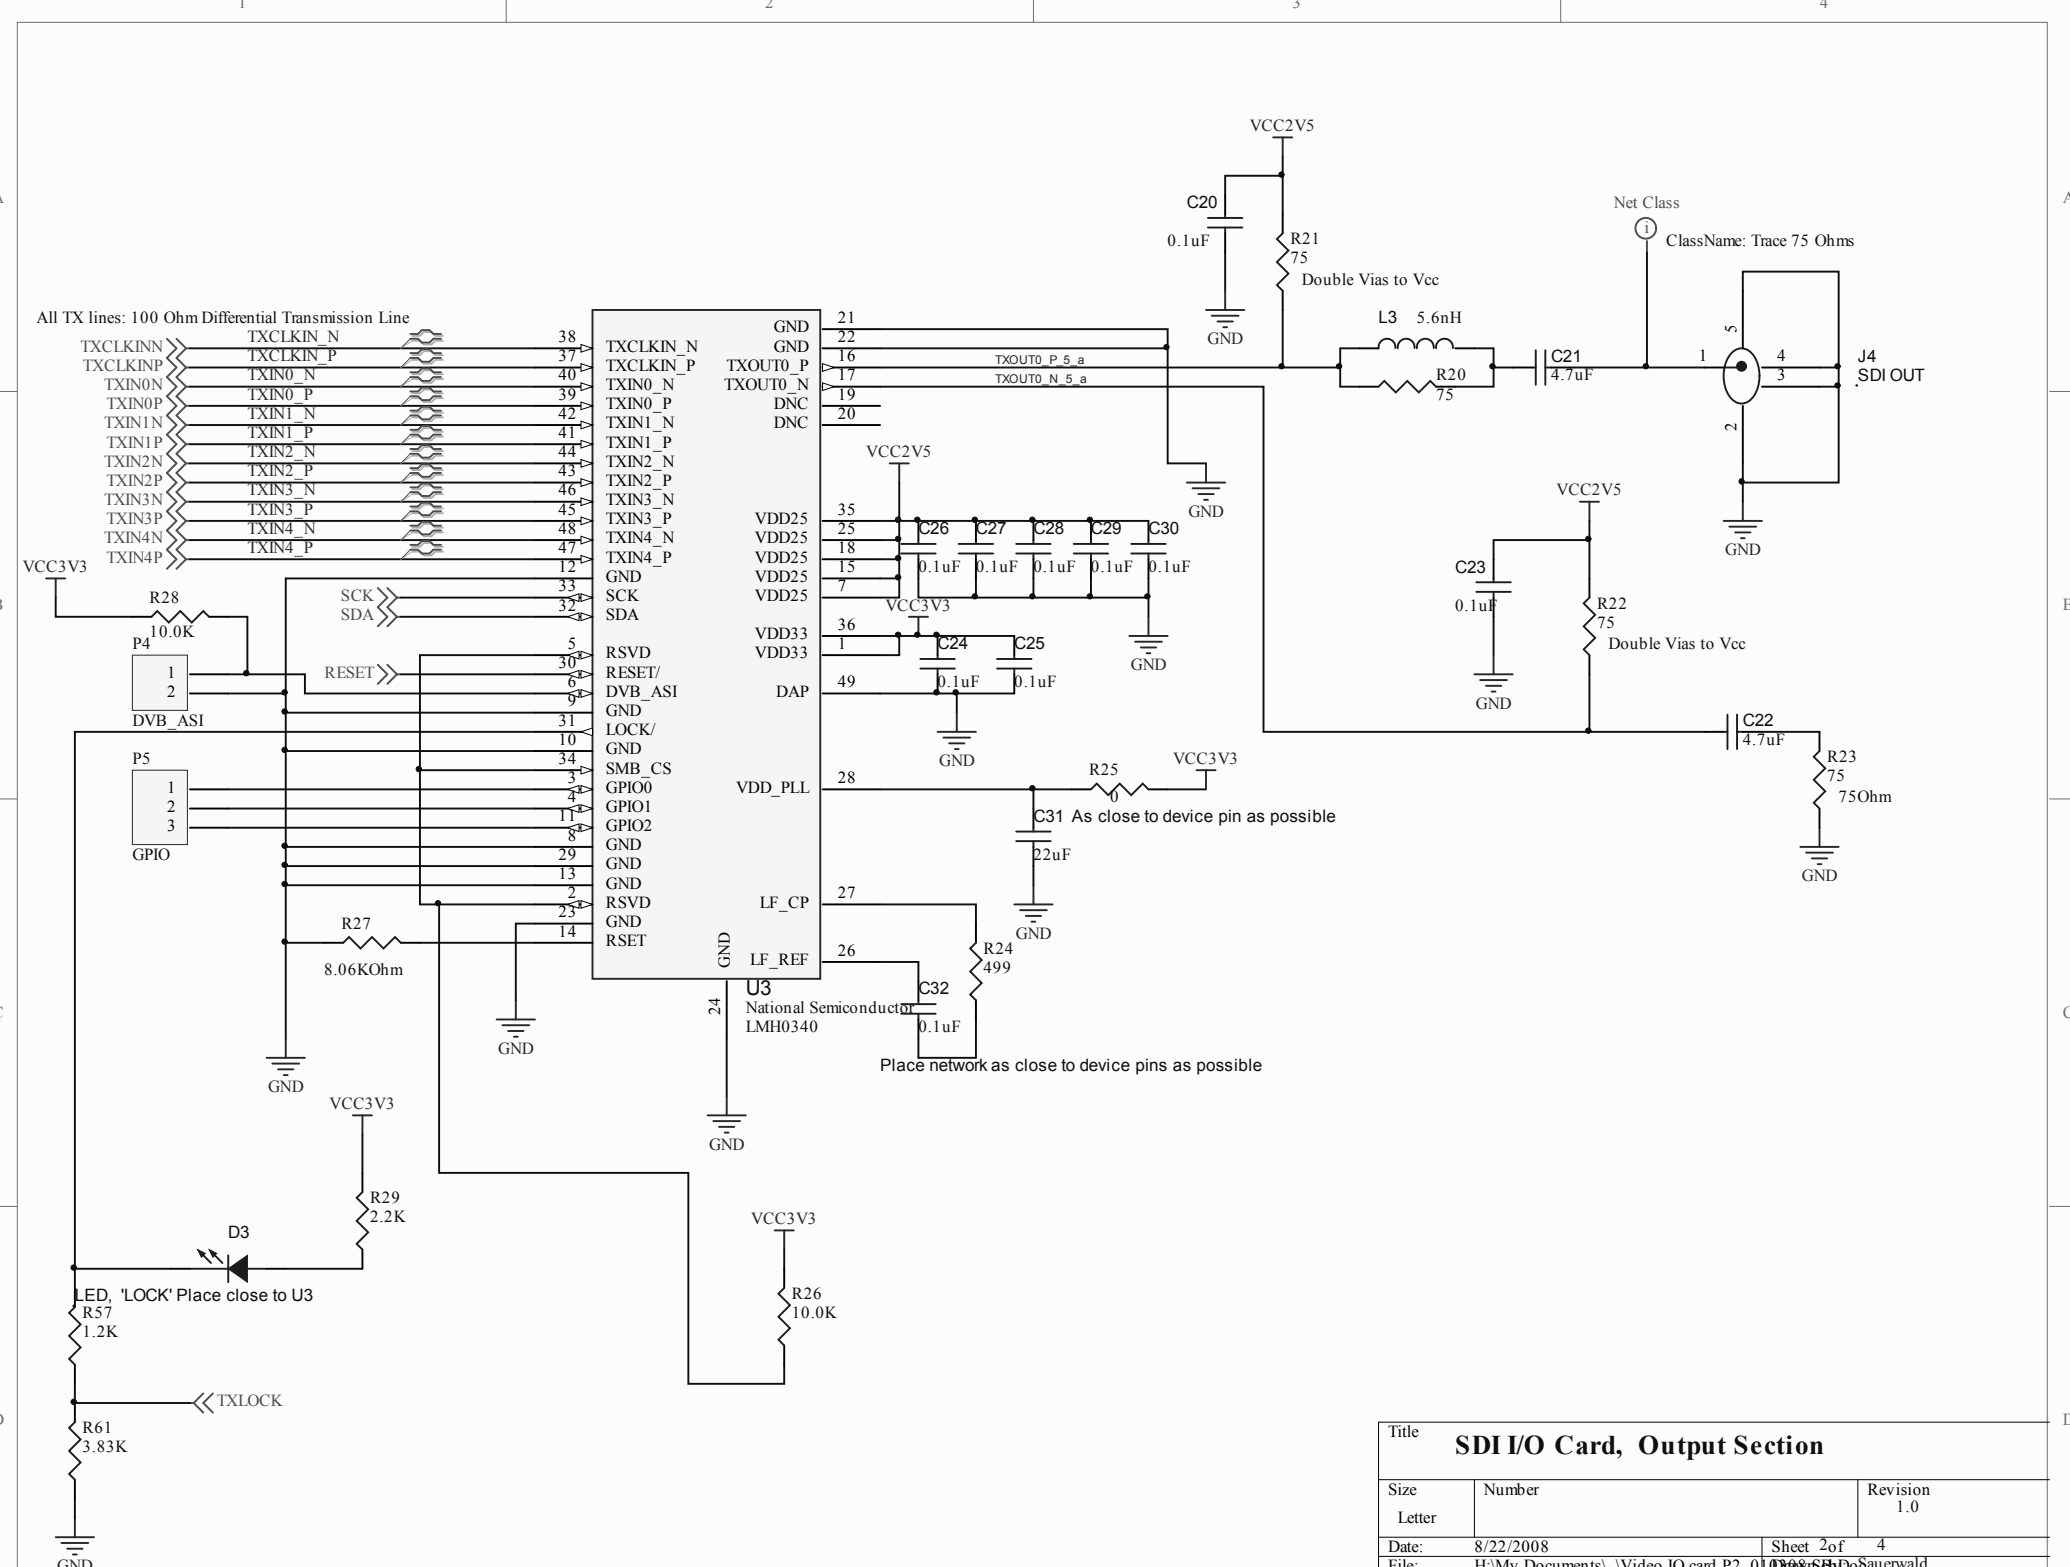

Title		
SDI I/O Card, Input Section		
Size	Number	Revision
Letter		1.0
Date:	8/22/2008	Sheet 1 of 4
File:	H:\My Documents\..Video IO card P1.Dwg	

Title		
SDI I/O Card, Output Section		
Size	Number	Revision
Letter		1.0
Date:	8/22/2008	Sheet 2 of 4
File:	H:\My Documents\...\Video IO card P2_01.Dwg	

Samtec
QSE-060-01-F-D-A

EXP Connector

Title		
SDI I/O Card, EXP connections		
Size	Number	Revision
Letter		
Date:	8/22/2008	Sheet of
File:	H:\My Documents\Video IO card P4 01 00858.DOC	