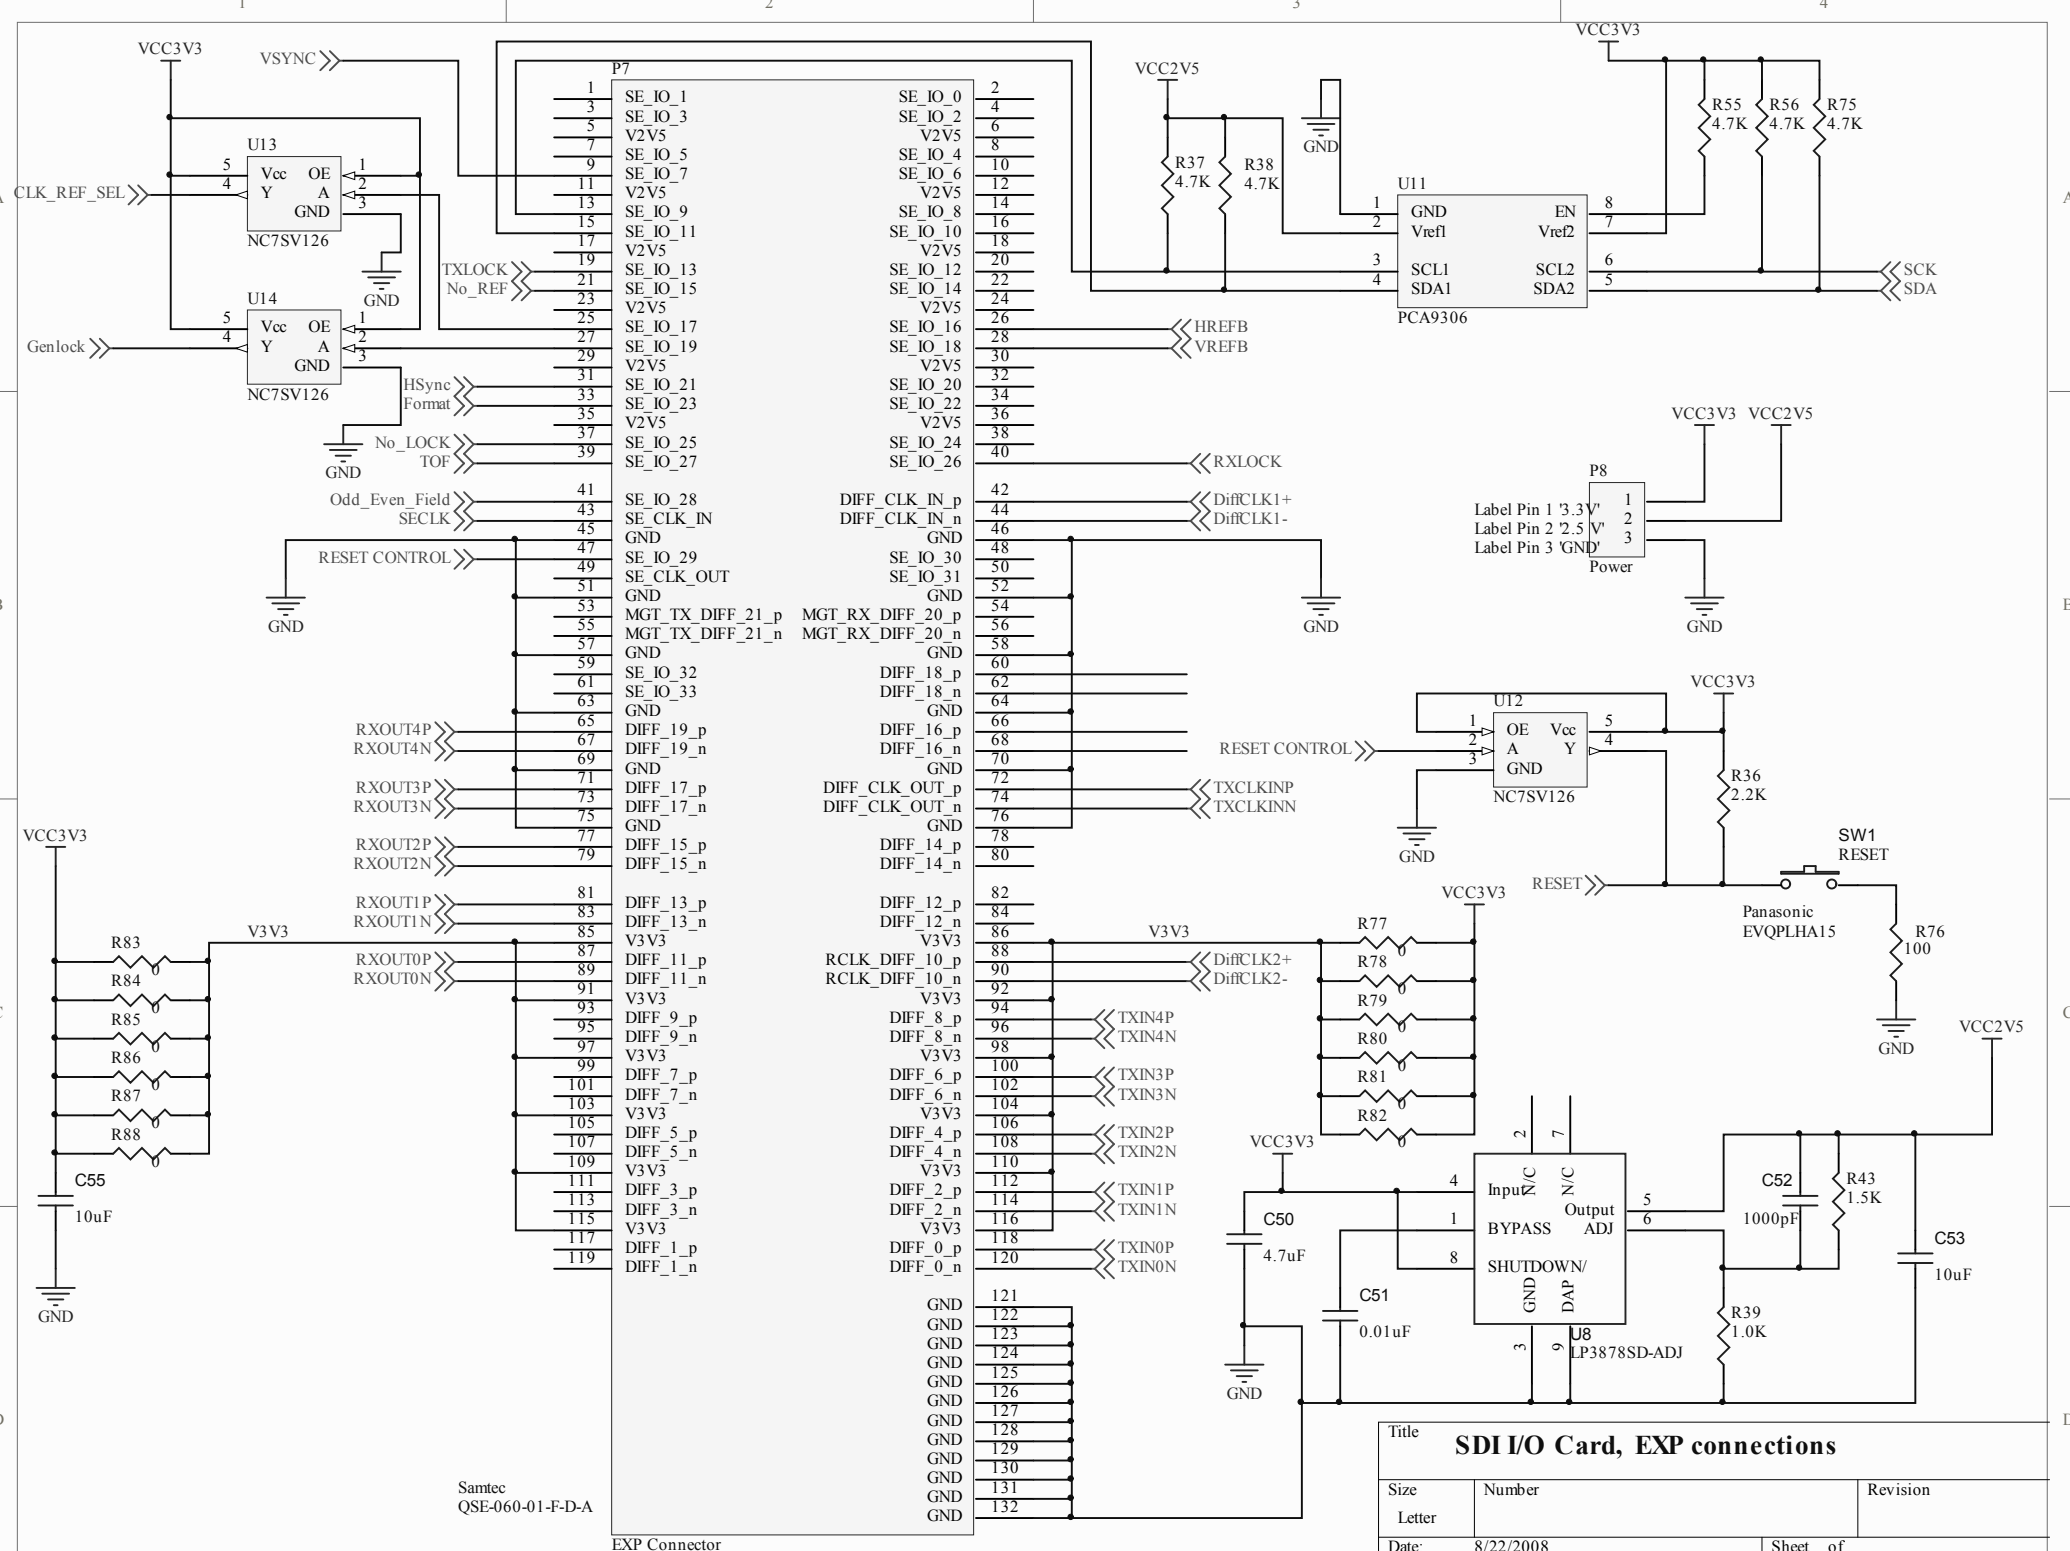

Title		
SDI I/O Card, Input Section		
Size	Number	Revision
Letter		1.0
Date:	8/22/2008	Sheet 1 of 4
File:	H:\My Documents\..Video IO card P1.Dwg	

Title		
SDI I/O Card, Output Section		
Size	Number	Revision
Letter		1.0
Date:	8/22/2008	Sheet 2 of 4
File:	H:\My Documents\...\Video IO card P2_01.Dwg	

Samtec
QSE-060-01-F-D-A

EXP Connector

Title		
SDI I/O Card, EXP connections		
Size	Number	Revision
Letter		
Date:	8/22/2008	Sheet of
File:	H:\My Documents\Video IO card P4 01 00858.DOC	